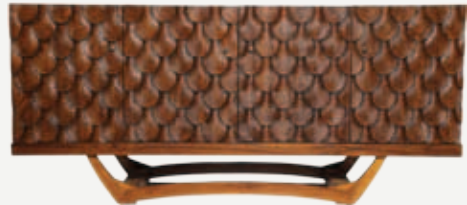

SCALLOP CREDENZA

RRP: ~~$2895.00~~

SALE: $1995.00

SAVE: $900.00

Walnut stained teak