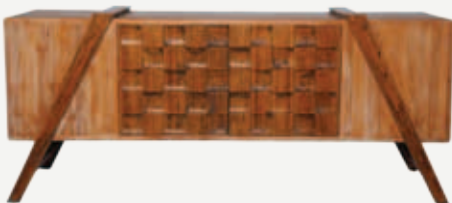

SAVE: \$900.00

Solid teak and mango teak

VESPA SIDE BOARD

RRP: ~~\$2499.00~~

SALE: \$1895.00

SAVE: \$600.00

Wash oak and solid teak

SCALLOP CREDENZA